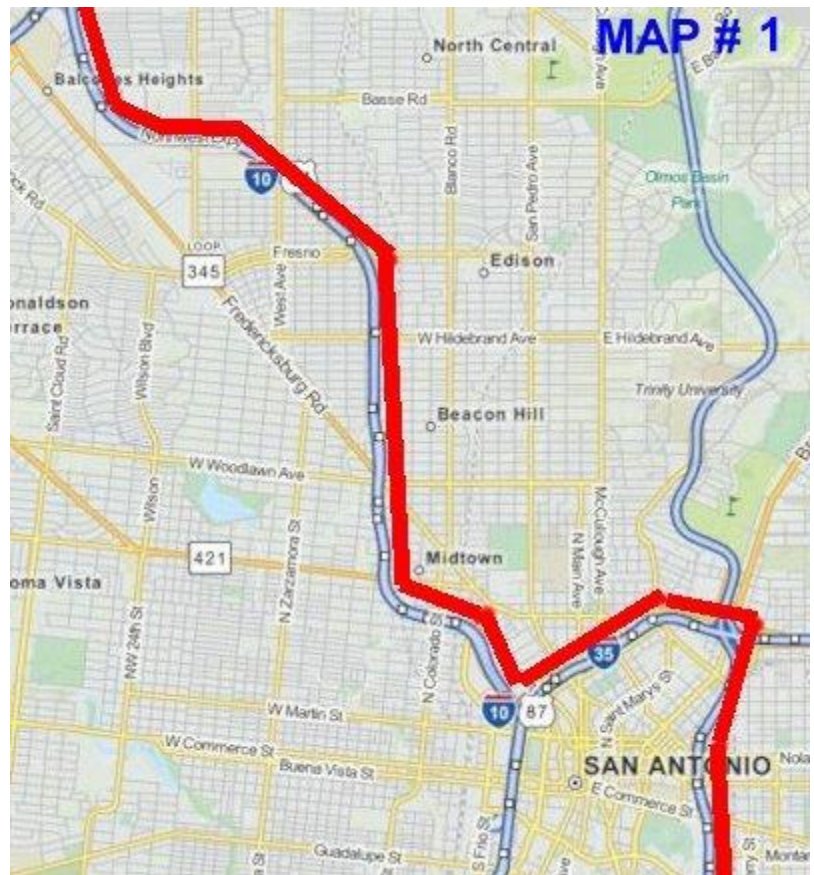

MOBILE LOAVES & FISHES ST. FRANCIS OF ASSISI CATHOLIC CHURCH

DRIVING DIRECTIONS FROM ST. FRANCIS OF ASSISI TO CIELO HILLS APARTMENTS

1. From the **SFA** parking lot, turn left onto De Zavala Road.
2. At the first light, turn right onto Lockhill Selma Road .
3. Proceed on Lockhill Selma to Huebner Road, and turn right.
4. Stay on Huebner Road, cross under I.H. 10, and turn left onto the I.H.10 East access road.
5. At the first highway entrance, merge onto I.H. 10 East via the ramp on the left and head towards the downtown area.

MAP # 1

6. As you enter the downtown area, steer to the far left lanes and take I-35 North towards Austin.
7. Proceed to I-37 / U.S 281 South.
8. Steer to the right, and merge onto I-37 / U.S 281 South.

MAP # 2

9. Continue on I-37 / U.S 281 South to the S.E. Military Drive exit.
10. Exit the highway to the right.
11. At the first intersection, turn right onto S.E. Military Drive.
12. You will pass the Brooks City Base on the left.
13. As you pass the Brooks City Base, look for a Home Depot store and I-Hop restaurant on the right.
14. As you pass these businesses, Hanzi Drive is the first street on the right.
15. Drive to the **Cielo Hills Apartments** at 7407 Hanzi Drive.