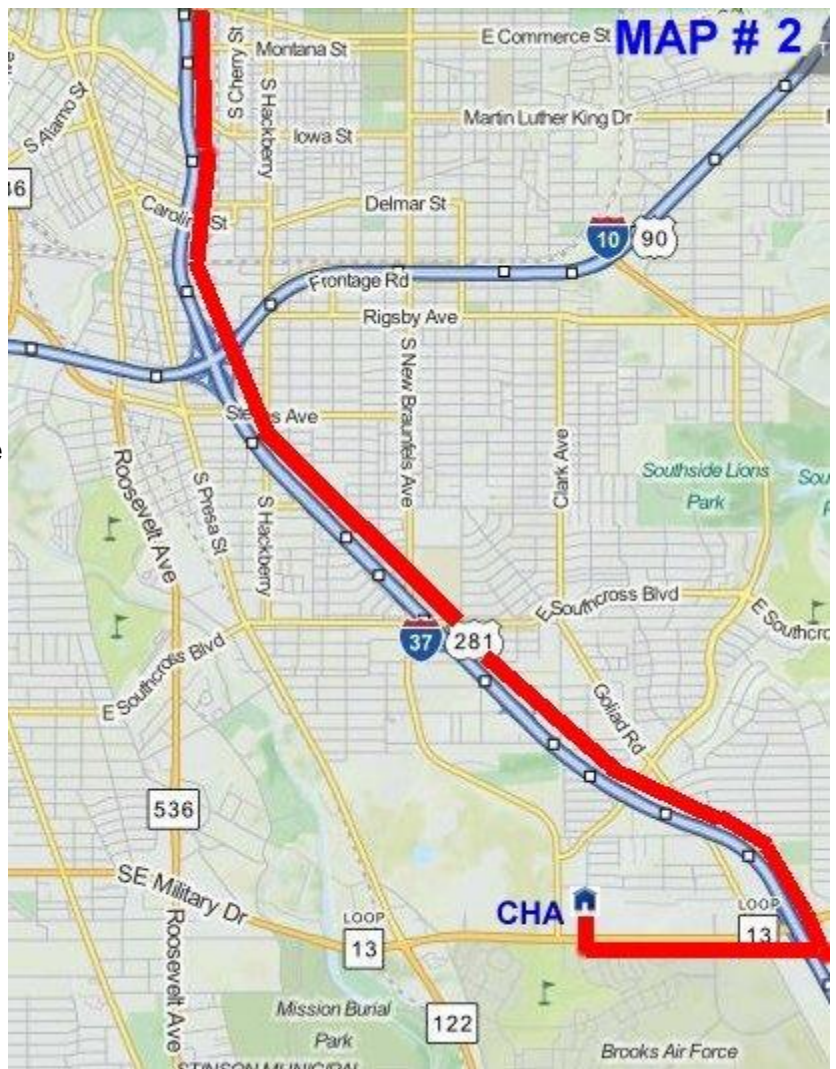

MOBILE LOAVES & FISHES ST. FRANCIS OF ASSISI CATHOLIC CHURCH

DRIVING DIRECTIONS FROM ST. FRANCIS OF ASSISI TO CIELO HILLS APARTMENTS

1. From the **SFA** parking lot, turn left onto De Zavala Road.
2. At the first light, turn right onto Lockhill Selma Road .
3. Proceed on Lockhill Selma to Huebner Road, and turn right.
4. Stay on Huebner Road, cross under I.H. 10, and turn left onto the I.H.10 East access road.
5. At the first highway entrance, merge onto I.H. 10 East via the ramp on the left and head towards the downtown area.

MAP # 1

6. As you enter the downtown area, steer to the far left lanes and take I-35 North towards Austin.
7. Proceed to I-37 / U.S 281 South.
8. Steer to the right, and merge onto I-37 / U.S 281 South.

MAP # 2

9. Continue on I-37 / U.S 281 South to the S.E. Military Drive exit.
10. Exit the highway to the right.
11. At the first intersection, turn right onto S.E. Military Drive.
12. You will pass the Brooks City Base on the left.
13. As you pass the Brooks City Base, look for a Home Depot store and I-Hop restaurant on the right.
14. As you pass these businesses, Hanzi Drive is the first street on the right.
15. Drive to the **Cielo Hills Apartments** at 7407 Hanzi Drive.

MAP # 3

16. As you enter the parking lot, park the MLF truck in the area to the left near the apartment office.