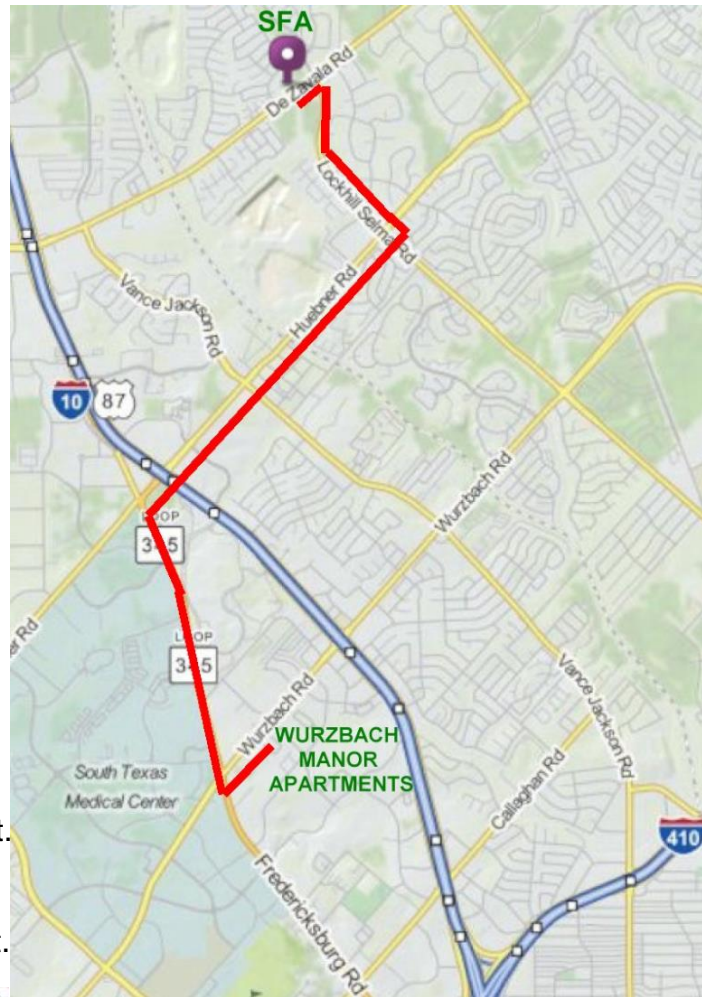

### DRIVING DIRECTIONS FROM ST. FRANCIS OF ASSISI TO WURZBACH MANOR APARTMENTS

1. From the **SFA** parking lot, turn left onto De Zavala Road.
2. At the first light, turn right onto Lockhill Selma Road .
3. Proceed on Lockhill Selma to Huebner Road, and turn right.
4. Stay on Huebner Road, cross under I.H. 10, and steer to the far left-hand lane.
5. At the first light, turn left unto Fredericksburg Road.
6. Proceed on Fredericksburg Road towards the downtown area.
7. At Wurzbach Road, turn left.
8. Proceed to W. Dean Pannill Drive and turn right into the **Wurzbach Manor** parking lot.
9. As you enter the complex, the MLF truck parking area is located immediately to the right.